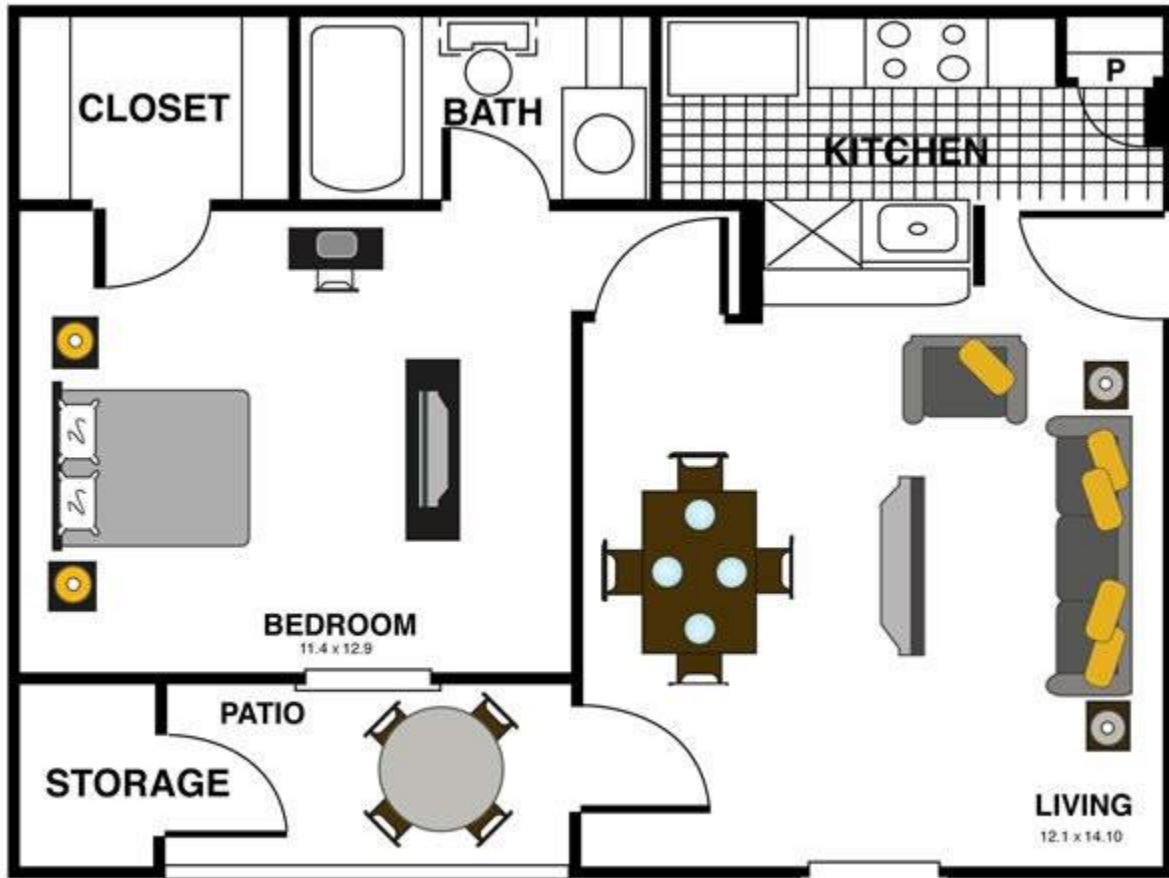

THE MARQ

Orchid – One Bedroom / One Bath – 521 Sq. Ft.*

THE MARQ

9755 Scyene Road
Dallas, TX 75227

(972) 289-5444